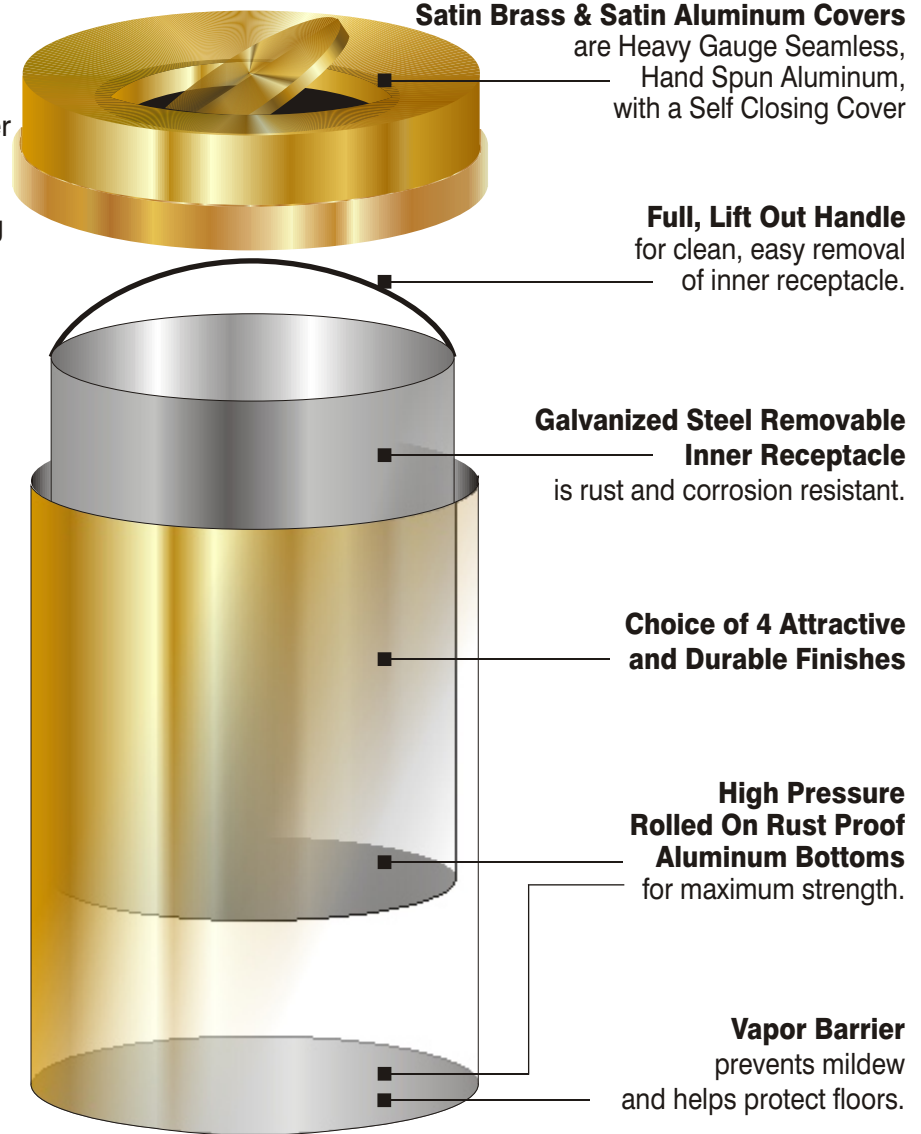

Tip-Action Top WasteMasters™

with Self Closing Cover

Litter Containers with Self Closing Cover

This popular design incorporates a balanced, weighted Tip-Action center disk flap that always quietly returns to center. The unit automatically closes after each deposit, containing odors, fire and unsightly trash within the all metal unit.

FINISHES

SATIN BRASS (BR) Brass plated steel is satin polished, then lacquer coated. For indoor use.

SATIN ALUMINUM (SA) Aluminum, surface ground, fine satin polished, coated with a clear epoxy based bake enamel. For Indoor / Outdoor Use.

SATIN BRASS ENAMEL (BE) A brass tinted epoxy based finish, is baked on over satin aluminum. For Indoor / Outdoor Use.

DESIGNER COLORS (*) Galvanized steel with Baked Enamel coating with Choice of 14 Designer Colors. (Hunter Green, Black, Espresso Brown, Midnight Blue, Light Bronze, White, Burgundy, Copper Bronze, Statuary Bronze, Sand, Taupe, Grey, Terra Cotta and Slate Grey). For Indoor / Outdoor Use.

SIZES

Diameter	Height	Weight	Capacity	Trash Opening
12"	32"	23 lbs	12 Gal	6 1/2"
15"	33"	35 lbs	16 Gal	9"
20"	35"	51 lbs	33 Gal	12"