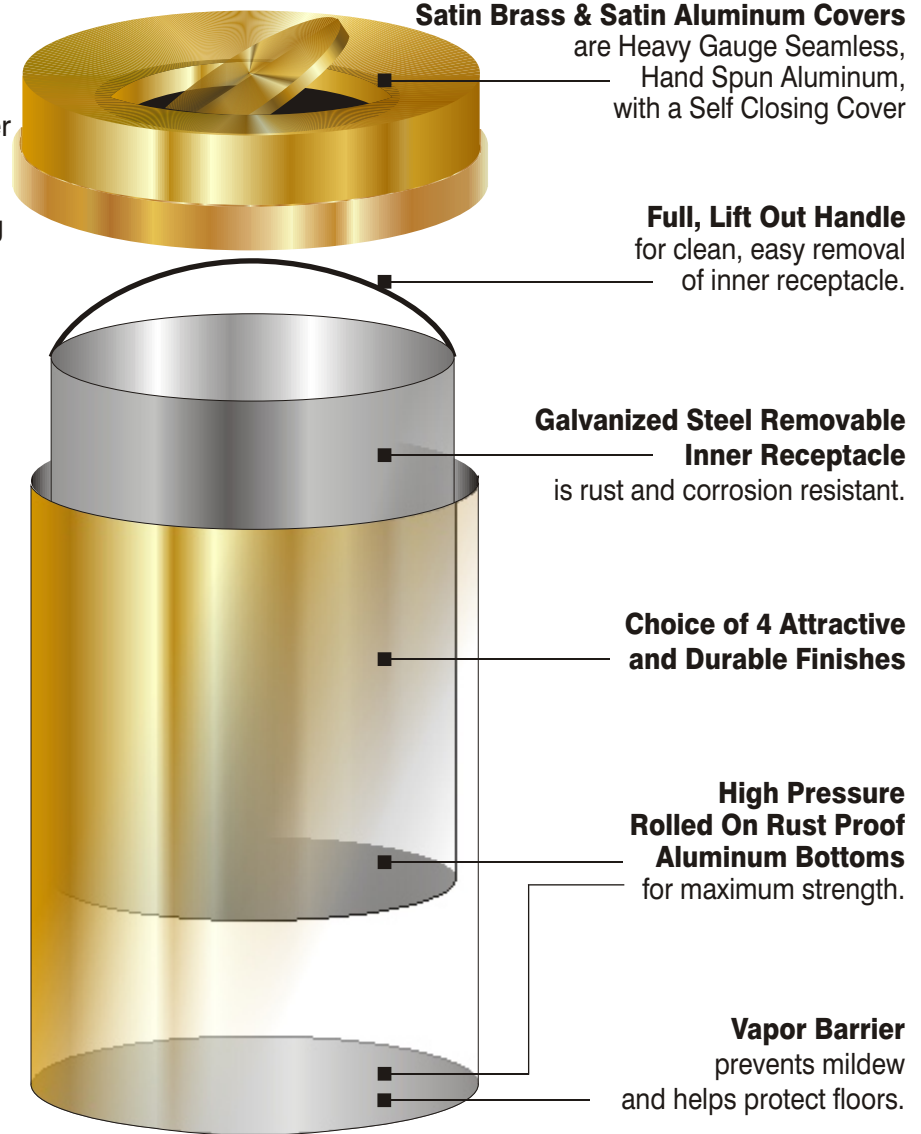

Tip-Action Top WasteMasters™

with Self Closing Cover

Litter Containers with Self Closing Cover

This popular design incorporates a balanced, weighted Tip-Action center disk flap that always quietly returns to center. The unit automatically closes after each deposit, containing odors, fire and unsightly trash within the all metal unit.

FINISHES

SATIN BRASS (BR) Brass plated steel is satin polished, then lacquer coated. For indoor use.

SATIN ALUMINUM (SA) Aluminum, surface ground, fine satin polished, coated with a clear epoxy based bake enamel. For Indoor / Outdoor Use.

SATIN BRASS ENAMEL (BE) A brass tinted epoxy based finish, is baked on over satin aluminum. For Indoor / Outdoor Use.

DESIGNER COLORS (*) Galvanized steel with Baked Enamel coating with Choice of 14 Designer Colors. (Hunter Green, Black, Espresso Brown, Midnight Blue, Light Bronze, White, Burgundy, Copper Bronze, Statuary Bronze, Sand, Taupe, Grey, Terra Cotta and Slate Grey). For Indoor / Outdoor Use.

SIZES

Diameter	Height	Weight	Capacity	Trash Opening
12"	32"	23 lbs	12 Gal	6 ½"
15"	33"	35 lbs	16 Gal	9"
20"	35"	51 lbs	33 Gal	12"