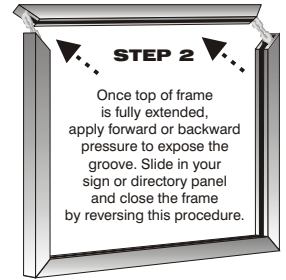

Glaro

Lif-Top Sign Frames & Directories

Lif-Top Design for Easy Access

Solid Extruded Aluminum Frame

Sturdy 1 1/2" Post Design Withstands Years of Use

Internal Thru-bolted Construction to Insure Strength of Assembly

Heavy Weighted Base for Maximum Support

SPECIFICATIONS

Post Height	37"
Post Diameter	1 1/2"
Base Diameter	14"
Weight	25 - 29 lbs.
Frame Sizes	7h" x 11w"
	11h" x 14w"
	22h" x 14w"
	28h" x 22w"

FINISHES

SATIN ALUMINUM (SA) Aluminum, surface ground, fine satin polished, coated with a clear epoxy based bake enamel. For Indoor / Outdoor Use.