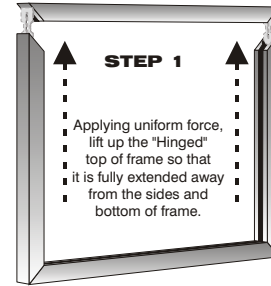

Glaro

Lif-Top Sign Frames & Directories

Lif-Top Design for Easy Access

Solid Extruded Aluminum Frame

Sturdy 1 1/2" Post Design Withstands Years of Use

Internal Thru-bolted Construction to Insure Strength of Assembly

Heavy Weighted Base for Maximum Support

SPECIFICATIONS

Post Height	37"
Post Diameter	1 1/2"
Base Diameter	14"
Weight	25 - 29 lbs.
Frame Sizes	7h" x 11w"
	11h" x 14w"
	22h" x 14w"
	28h" x 22w"

FINISHES

SATIN ALUMINUM (SA) Aluminum, surface ground, fine satin polished, coated with a clear epoxy based bake enamel. For Indoor / Outdoor Use.

SATIN BRASS ENAMEL (BE) A brass tinted epoxy based finish, is baked on over satin aluminum. For Indoor/Outdoor Use.

MIRROR CHROME (MC) Steel, mirror polished, chrome plated. For indoor use.

MIRROR BRASS (MB) Steel, mirror polished brass plated and lacquer coated. For indoor use.