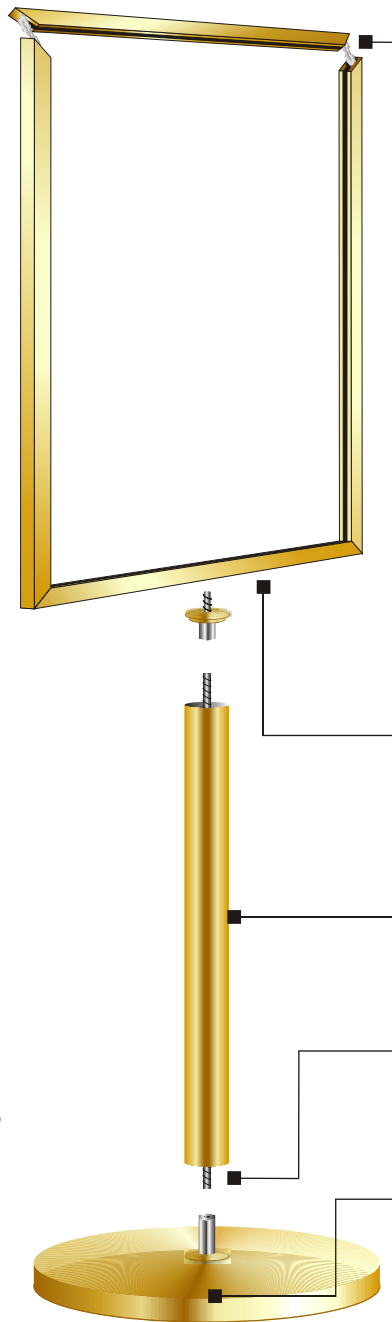

Glaro

Lif-Top Sign Frames & Directories

Lif-Top Design for Easy Access

Solid Extruded Aluminum Frame

Sturdy 1 1/2" Post Design Withstands Years of Use

Internal Thru-bolted Construction to Insure Strength of Assembly

Heavy Weighted Base for Maximum Support

SPECIFICATIONS

Post Height	37"
Post Diameter	1 1/2"
Base Diameter	14"
Weight	25 - 29 lbs.
Frame Sizes	7h" x 11w"
	11h" x 14w"
	22h" x 14w"
	28h" x 22w"

FINISHES

SATIN ALUMINUM (SA) Aluminum, surface ground, fine satin polished, coated with a clear epoxy based bake enamel. For Indoor / Outdoor Use.

SATIN BRASS ENAMEL (BE) A brass tinted epoxy based finish, is baked on over satin aluminum. For Indoor/Outdoor Use.

MIRROR CHROME (MC) Steel, mirror polished, chrome plated. For indoor use.

MIRROR BRASS (MB) Steel, mirror polished brass plated and lacquer coated. For indoor use.

DESIGNER COLORS (*) Baked Enamel coating with Choice of 14 Designer Colors. (Hunter Green, Black, Espresso Brown, Midnight Blue, Light Bronze, White, Burgundy, Copper Bronze, Statuary Bronze, Sand, Taupe, Grey, Terra Cotta and Slate Grey). For Indoor / Outdoor Use.