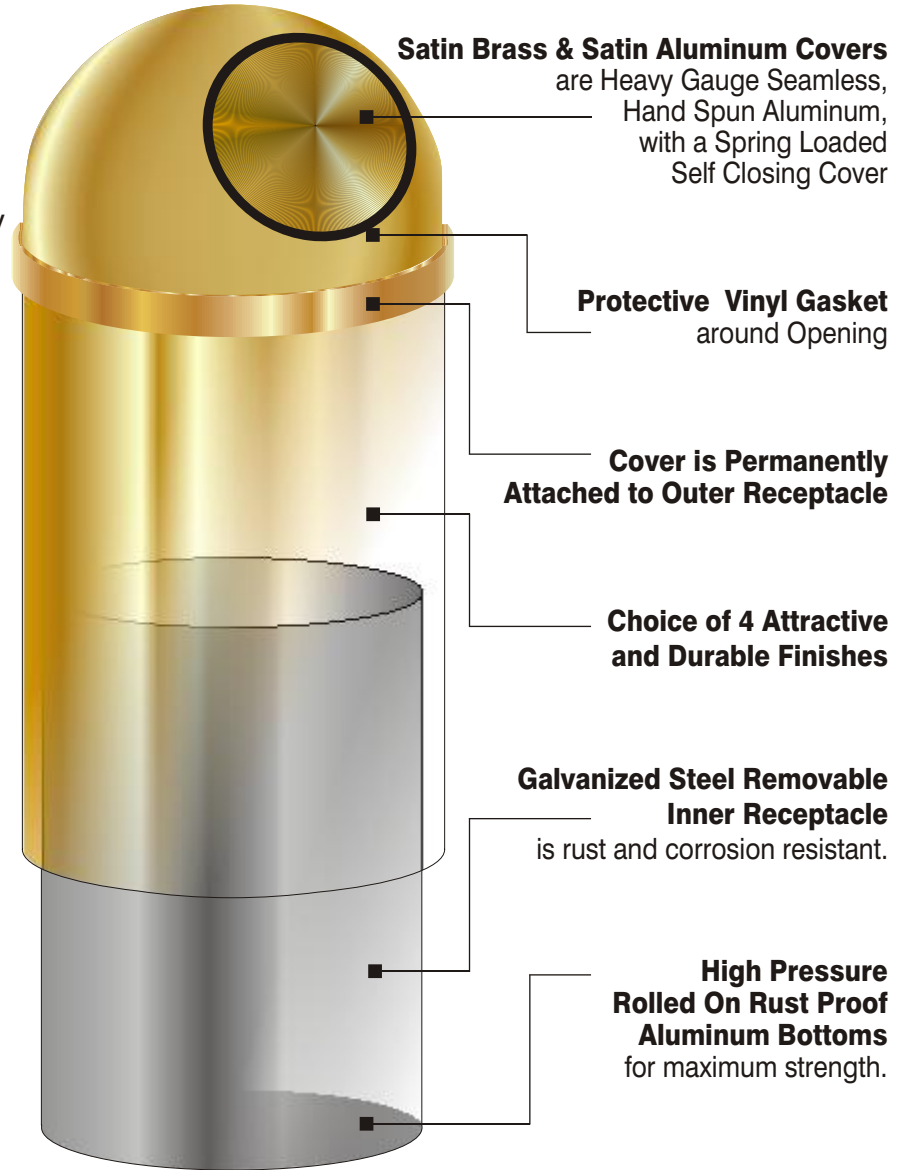

# Dome Top WasteMasters™

with Self Closing Cover

## Litter Containers with Self Closing Cover

This classic design features a spring action, self closing aluminum flap. It enhances fire safety and odor containment while keeping waste in its place. Protective, decorative safety gasket around the opening makes sure metal edges are not exposed.

## FINISHES

**SATIN BRASS (BR)** Brass plated steel is satin polished, then lacquer coated. For indoor use.

**SATIN ALUMINUM (SA)** Aluminum, surface ground, fine satin polished, coated with a clear epoxy based bake enamel. For Indoor/Outdoor Use.

**SATIN BRASS ENAMEL (BE)** A brass tinted epoxy based finish, is baked on over satin aluminum. For Indoor / Outdoor Use.

**DESIGNER COLORS (\*)** Galvanized steel with Baked Enamel coating with Choice of 14 Designer Colors. (Hunter Green, Black, Espresso Brown, Midnight Blue, Light Bronze, White, Burgundy, Copper Bronze, Statuary Bronze, Sand, Taupe, Grey, Terra Cotta and Slate Grey). For Indoor / Outdoor Use.