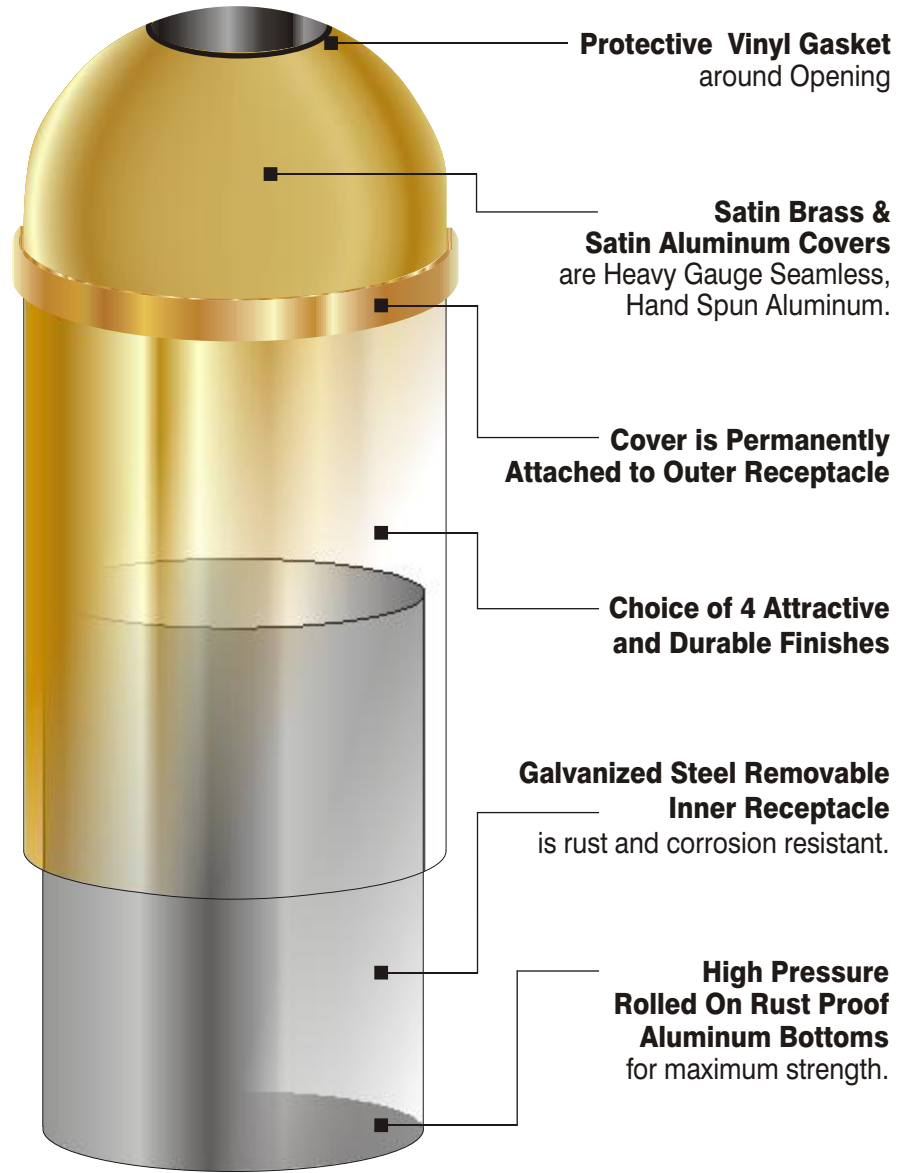

Open Dome Top WasteMasters™

Litter Containers with Self Closing Cover

This open dome design keeps disposals simple while discouraging unsightly and unwanted accumulation on its top. Protective, decorative safety gasket around the opening makes sure metal edges are not exposed.

FINISHES

SATIN BRASS (BR) Brass plated steel is satin polished, then lacquer coated. For indoor use.

SATIN ALUMINUM (SA) Aluminum, surface ground, fine satin polished, coated with a clear epoxy based bake enamel. For Indoor / Outdoor Use.

SATIN BRASS ENAMEL (BE) A brass tinted epoxy based finish, is baked on over satin aluminum. For Indoor / Outdoor Use.

DESIGNER COLORS (*) Galvanized steel with Baked Enamel coating with Choice of 14 Designer Colors. (Hunter Green, Black, Espresso Brown, Midnight Blue, Light Bronze, White, Burgundy, Copper Bronze, Statuary Bronze, Sand, Taupe, Grey, Terra Cotta and Slate Grey). For Indoor / Outdoor Use.

SIZES

Diameter	Height	Weight	Capacity	Trash Opening
12"	30"	22 lbs	8 Gal	6"
15"	30"	30 lbs	12 Gal	7"
15"	36"	35 lbs	16 Gal	7"