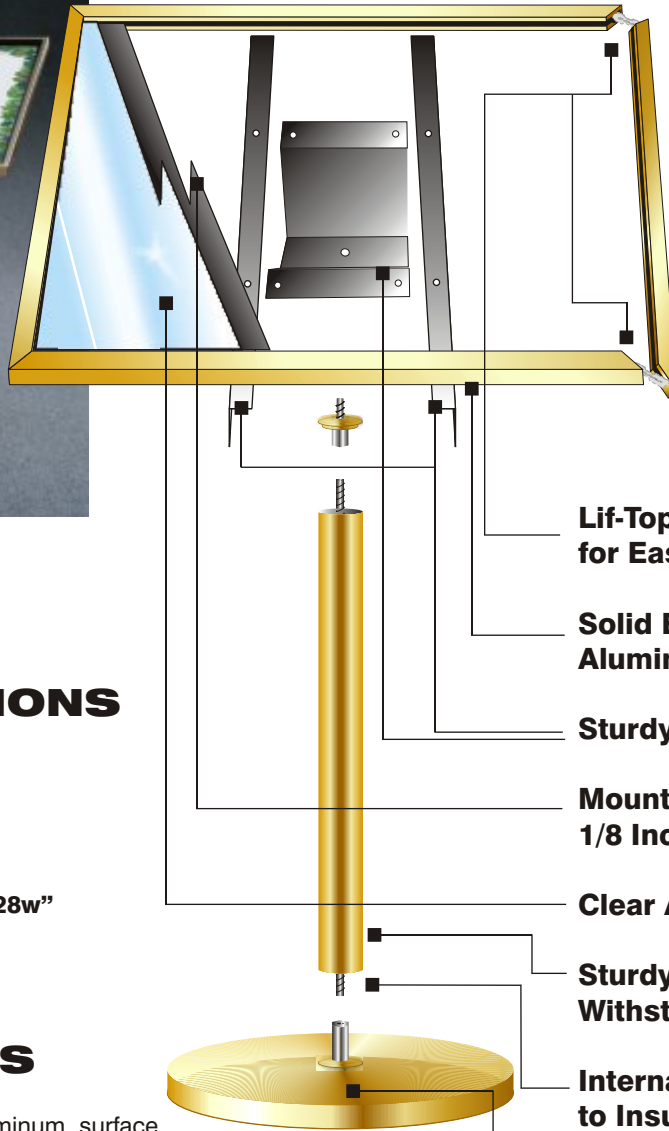

Lif-Top™ Menu Displays

These Elegant Displays Show that You Take Pride in What You Serve.

Useable in all public places, these versatile, durable and attractive, menu display stands are designed to last a lifetime. Glaro's unique **Lif-Top** feature has been incorporated into the construction of the frame so that your menu can be quickly and easily changed by authorized personnel with minimum effort.

SPECIFICATIONS

Post Height	37"
Post Diameter	2"
Base Diameter	14"
Weight	44 lbs.
Frame Sizes	22h" x 28w"

FINISHES

SATIN ALUMINUM (SA) Aluminum, surface ground, fine satin polished, coated with a clear epoxy based bake enamel. For Indoor / Outdoor Use.

SATIN BRASS ENAMEL (BE) A brass tinted epoxy based finish, is baked on over satin aluminum. For Indoor/Outdoor Use.

MIRROR CHROME (MC) Steel, mirror polished, chrome plated. For indoor use.

MIRROR BRASS (MB) Steel, mirror polished brass plated and lacquer coated. For indoor use.

Lif-Top Design for Easy Access

Solid Extruded Aluminum Frame

Sturdy Angular Support & Braces

Mounting Panel, Satin Black Plastic 1/8 Inch Thick

Clear Acrylic Panel, 1/8 Inch Thick

Sturdy 2" Post Design Withstands Years of Use