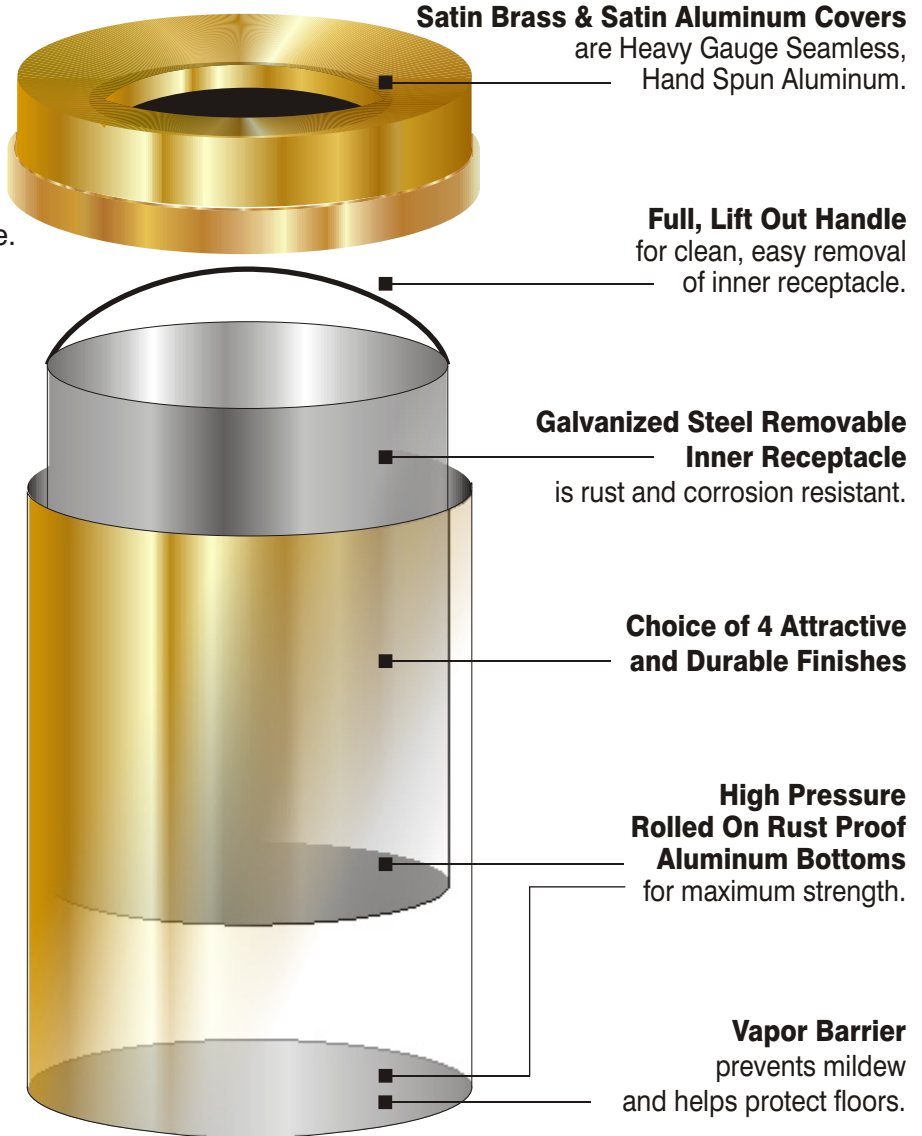

## Litter Containers with Large Center Opening

A practical solution for high traffic, fast action locations. This open funnel design conveniently encourages use by neatly guiding waste to the inside of the receptacle.

## FINISHES

**SATIN BRASS (BR)** Brass plated steel is satin polished, then lacquer coated. For indoor use.

**SATIN ALUMINUM (SA)** Aluminum, surface ground, fine satin polished, coated with a clear epoxy based bake enamel. For Indoor/Outdoor Use.

**SATIN BRASS ENAMEL (BE)** A brass tinted epoxy based finish, is baked on over satin aluminum. For Indoor / Outdoor Use.

**DESIGNER COLORS (\*)** Galvanized steel with Baked Enamel coating with Choice of 14 Designer Colors. (Hunter Green, Black, Espresso Brown, Midnight Blue, Light Bronze, White, Burgundy, Copper Bronze, Statuary Bronze, Sand, Taupe, Grey, Terra Cotta and Slate Grey). For Indoor / Outdoor Use.