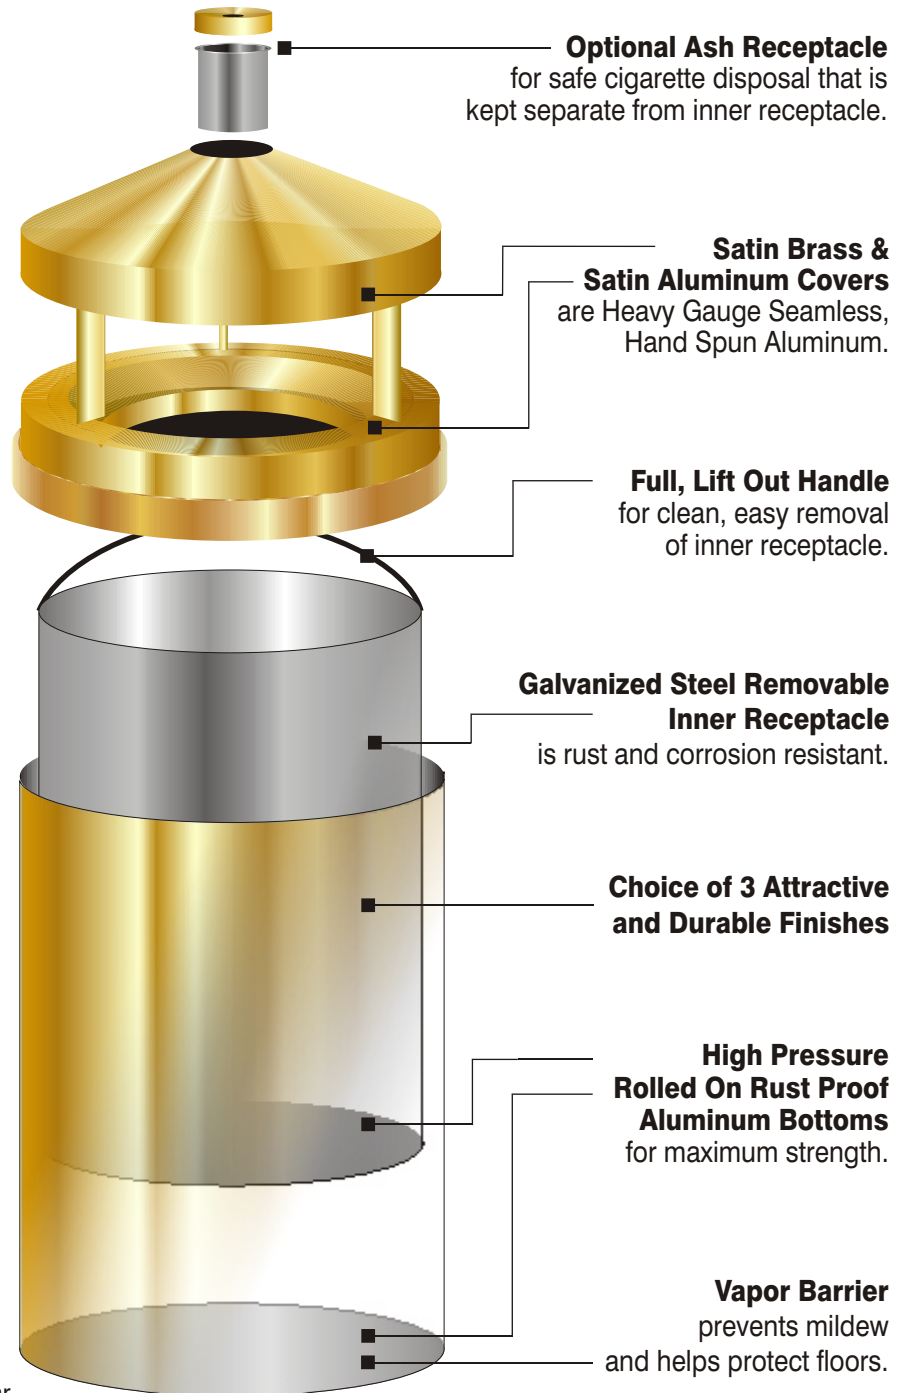

Glaro Canopy Top WasteMasters™

with Optional Cigarette Urn Attachment

Outdoor Litter Containers with Large Center Opening and Cover with Optional Cigarette Urn.

This new practical design keeps outdoor refuse from accumulating unnecessary weight caused by rain and snow.

Bolt Down kits are available to secure outdoor receptacle to Floor or sidewalk.

FINISHES

SATIN ALUMINUM (SA) Aluminum, surface ground, fine satin polished, coated with a clear epoxy based bake enamel. For Indoor / Outdoor Use.

SATIN BRASS ENAMEL (BE) A brass tinted epoxy based finish, is baked on over satin aluminum. For Indoor / Outdoor Use.

DESIGNER COLORS (*) Galvanized steel with Baked Enamel coating with Choice of 14 Designer Colors. (Hunter Green, Black, Espresso Brown, Midnight Blue, Light Bronze, White, Burgundy, Copper Bronze, Statuary Bronze, Sand, Taupe, Grey, Terra Cotta and Slate Grey). For Indoor / Outdoor Use.

SIZES

Diameter	Height	Weight	Capacity	Trash Opening
15"	42"	35 lbs	16 Gal	9"
20"	42"	51 lbs	33 Gal	14"