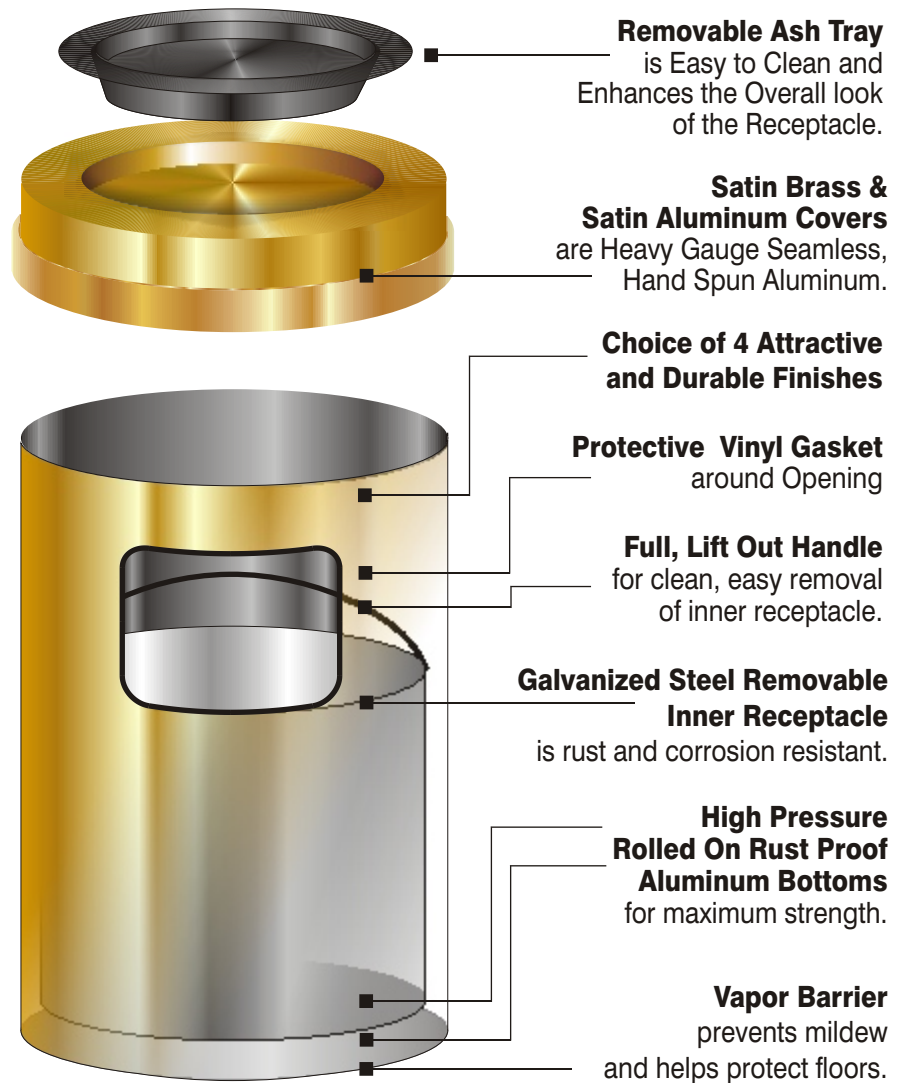

Flat Top WasteMasters™

Stylish Side Opening
& Removable Ash Tray Top

Litter Containers with Large Side Opening

A contemporary design for upscale locations, this modern receptacle's attractive appearance encourages use simply by standing out in the crowd.

FINISHES

SATIN BRASS (BR) Brass plated steel is satin polished, then lacquer coated. For indoor use.

SATIN ALUMINUM (SA) Aluminum, surface ground, fine satin polished, coated with a clear epoxy based bake enamel. For Indoor / Outdoor Use.

SATIN BRASS ENAMEL (BE) A brass tinted epoxy based finish, is baked on over satin aluminum. For Indoor / Outdoor Use.

DESIGNER COLORS (*) Galvanized steel with Baked Enamel coating with Choice of 14 Designer Colors. (Hunter Green, Black, Espresso Brown, Midnight Blue, Light Bronze, White, Burgundy, Copper Bronze, Statuary Bronze, Sand, Taupe, Grey, Terra Cotta and Slate Grey). For Indoor / Outdoor Use.